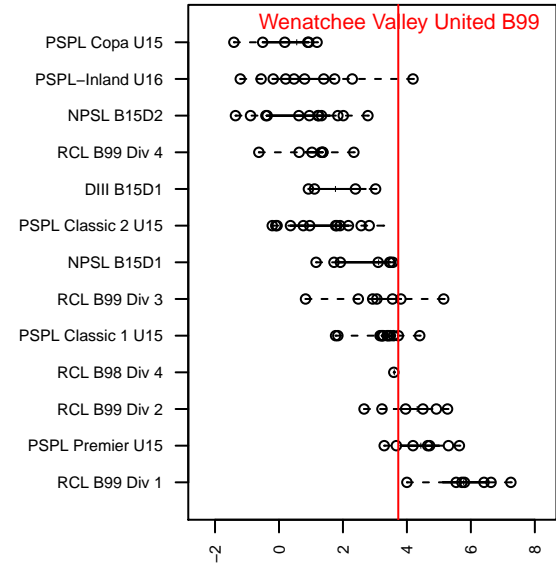

**attack and defense rating
relative to others at age
and all opponents in last 13 months**