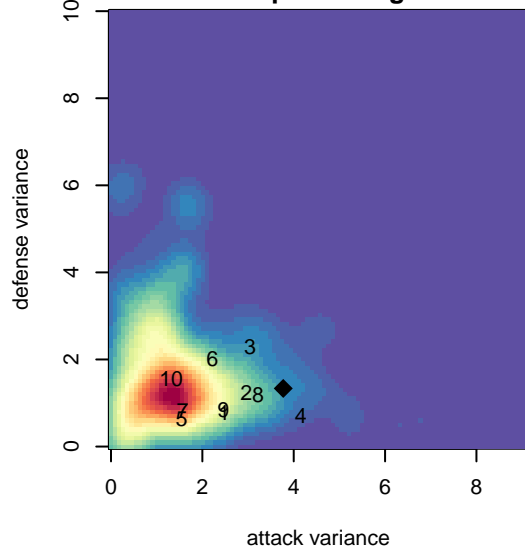

## Wenatchee Valley United B99

Wenatchee Valley United SC  
 Wenatchee, WA  
 B99 total strength=1479  
 attack=13.59 defense=8.16  
 fall league = PSPL Classic 1 U15

alt names used:  
 Wenatchee Valley United SC Wenatchee United  
 Wenatchee United SC  
 WENATCHEE VALLEY UNITED WENATCHEE

Venues played:  
 2013 WA Cup BU14 Gold/Silver U14  
 2014 Sounders FC Cup BU15  
 2014 PSPL Classic 1 U15  
 2014 WA Cup U15 Gold U15

**attack and defense variance (black dot)  
relative to other teams  
and top 10 in region**