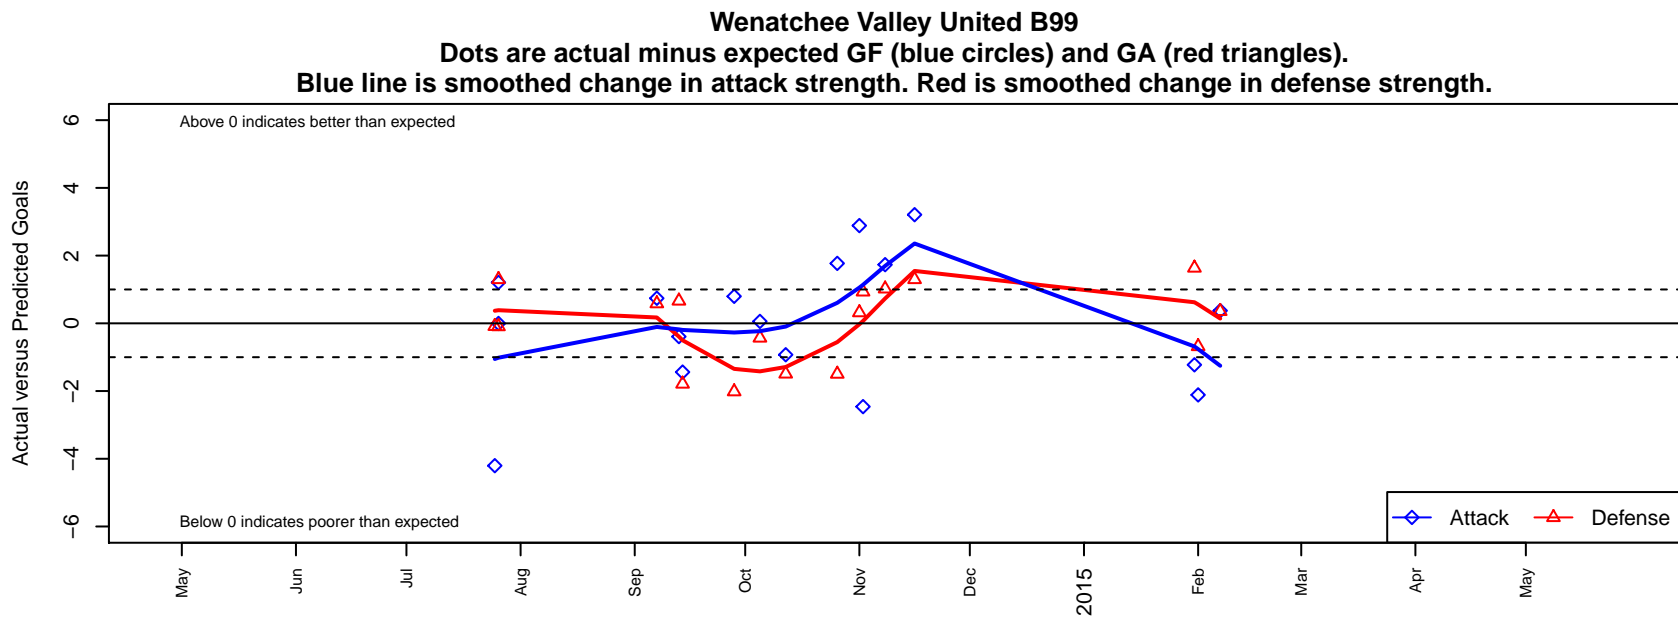

## Wenatchee Valley United B99

Wenatchee Valley United SC  
 Wenatchee, WA  
 B99 total strength=1479  
 attack=13.59 defense=8.16  
 fall league = PSPL Classic 1 U15

alt names used:  
 Wenatchee Valley United SC Wenatchee United  
 Wenatchee United SC  
 WENATCHEE VALLEY UNITED WENATCHEE

Venues played:  
 2013 WA Cup BU14 Gold/Silver U14  
 2014 Sounders FC Cup BU15  
 2014 PSPL Classic 1 U15  
 2014 WA Cup U15 Gold U15

**attack and defense variance (black dot)  
relative to other teams  
and top 10 in region**